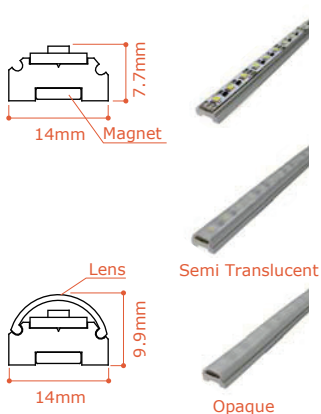

Fixture Options:

1406FL