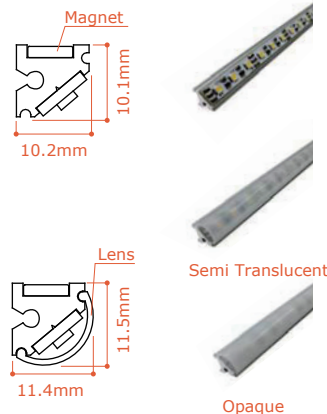

Cool & Warm 2 in 1 Tunable Linear Slim Light

Features:

- Cool and Warm tunable 2 in 1 LED fixture
- Smooth color transition from 2700K to 6500K
- Sleek and compact body fits any interior style

Specifications:

Model: CW-TL-XX (xx=Fixture)
Size Max length 1200mmL(47.24")
LED Stripe: 37.5mmL (1.48") Increments
LED Quantity 24 per 300mmL
Power Consumption: 6W per 300mmL
Output Lumen: 585lm
Input Voltage: 12VDC
LED Types: SMT LED
CRI: >90
Available Color (K): 2700 & 6500 (2700 & 5000)
Dimmable: Yes (Change color temperature)
Cooling: Heat sink (Aluminum Extruded)
Suggested Room Temperature: 0°~40°
Suggested Room Humidity: 20~80%
Application: Interior use only

2700K

4600K (50% / 50%)

6500K

Fixture Options:

1406FL

1010TR

12D-LT

16D-LT