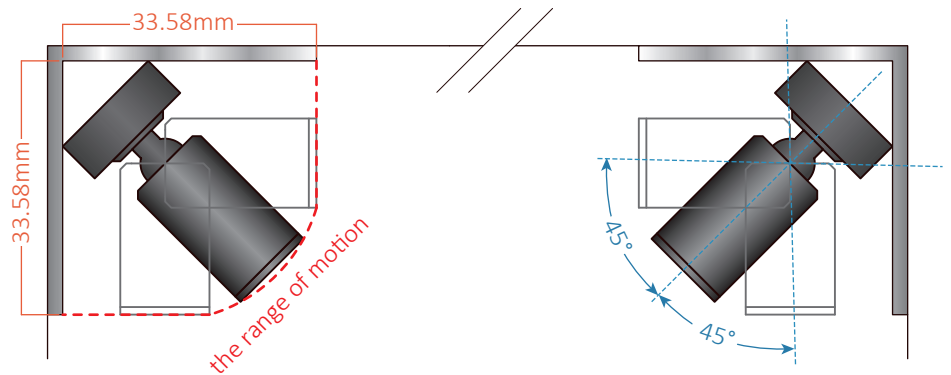

Specification:

Model: SMS-x-SP-swyy (x=number of spots)(yy=color)

Size: Spot unit: 11.8mm(Dia)(0.46") x 20mm(W)(0.8")

Post: 16mm(W)(0.63") x 6mm(W)(0.24") x Length: Customizable

Power Consumption: 2W per Spot unit

Dimmable: Yes

Cooling: Heat sink

Suggested Room Temperature: 0°~40°C

Suggested Room Humidity: 20~80%

Application: Interior use only

Diagram: Available upon request

Color Finish: (Custom color available)

Matte finished: White, Black, Polished: Chrome, Gold

Side View

Front View