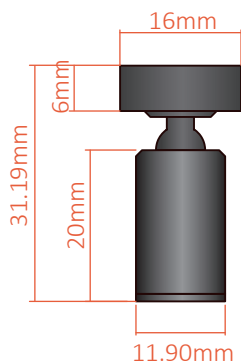

Specification:

Model: SMS-x-SP-swyy (x=number of spots)(yy=color)

Size: Spot unit: 11.8mm(Dia)(0.46") x 20mm(W)(0.8")

Post: 16mm(W)(0.63") x 6mm(W)(0.24") x Length: Customizable

Power Consumption: 2W per Spot unit

Side View

Front View