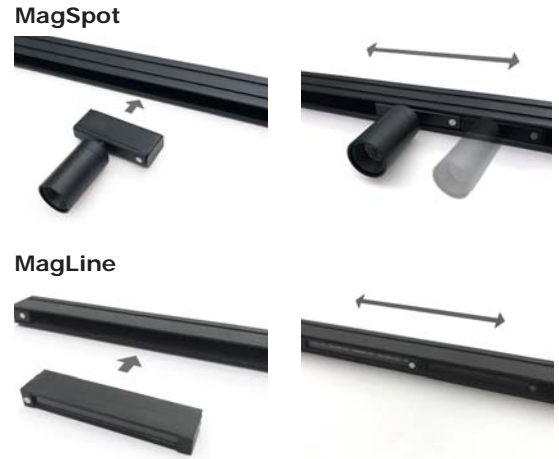

DMS-2

Demountable MagSpot and MagLine Version 2

Features:

- *LED fixtures turned on by magnetic power track
- *Highly customizable
- *Power track can be set up both vertically and horizontally

Specification:

Model: DMS-2-12V-2W-swxx (xx=color)
Size: MagSpot: 16mm(Dia)(0.63") x 40.25mm(H)(1.58")
MagLine: 8mm(W)(0.31") x 16.2mm(L)(0.64") x 70.6mm(H)(2.78")
Power Track: 11mm(W)(0.43") x 20mm(L)(0.79")
x Max Height 1200mm(H)(47.24")

Power Consumption: 2W per MagSpot, 1.2W per MagLine
Output Lumen: 130lm per MagSpot, 120lm per MagLine
Input Voltage: 12 VDC
LED Types: SMT LED
CRI: >90
Available Color (K): 2700, 3000, 3500, 4000
Lens(MagSpot only): 18°, 26°, 54° (Available upon request)

Dimmable: No
Cooling: Heat sink
Suggested Room Temperature: 0°~40°C
Suggested Room Humidity: 20~80%
Application: Interior use only

Diagram: Available upon request
Color Finish:
MagSpot: Metal polished, Black matte, White matte (Custom color available)
MagLine: Metal polished, Black matte, White matte (Custom color available)
Power Track: Black matte