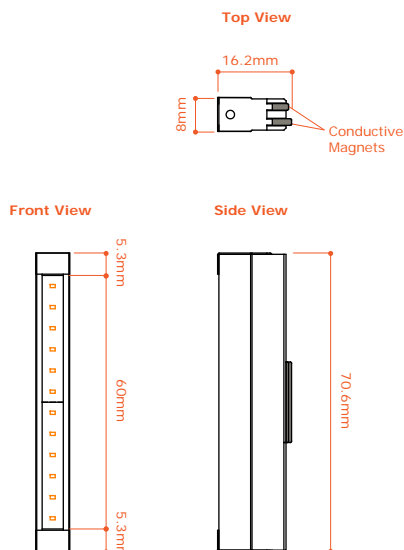

**Specification:**

**Model:** DMS-2-12V-2W-swxx (xx=color)  
**Size:** MagSpot: 16mm(Dia)(0.63") x 40.25mm(H)(1.58")  
 MagLine: 8mm(W)(0.31") x 16.2mm(L)(0.64") x 70.6mm(H)(2.78")  
 Power Track: 11mm(W)(0.43") x 20mm(L)(0.79")  
 x Max Height 1200mm(H)(47.24")

**Power Consumption:** 2W per MagSpot, 1.2W per MagLine  
**Output Lumen:** 130lm per MagSpot, 120lm per MagLine  
**Input Voltage:** 12 VDC  
**LED Types:** SMT LED  
**CRI:** >90  
**Available Color (K):** 2700, 3000, 3500, 4000  
**Lens(MagSpot only):** 18°, 26°, 54° (Available upon request)

**Dimmable:** No  
**Cooling:** Heat sink  
**Suggested Room Temperature:** 0°~40°C  
**Suggested Room Humidity:** 20~80%  
**Application:** Interior use only

**Diagram:** Available upon request  
**Color Finish:**  
 MagSpot: Metal polished, Black matte, White matte (Custom color available)  
 MagLine: Metal polished, Black matte, White matte (Custom color available)  
 Power Track: Black matte

**Dimension:**

**MagSpot**

**MagLine**

**Power Track**