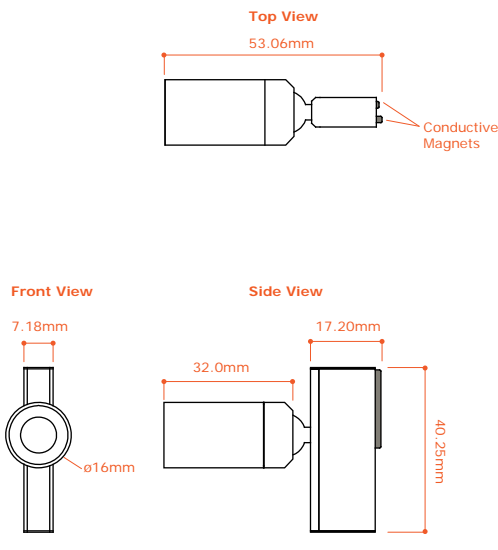

**Specification:**

**Model:** DMS-2-12V-2W-swxx (xx=color)  
**Size:** MagSpot: 16mm(Dia)(0.63") x 40.25mm(H)(1.58")  
 MagLine: 8mm(W)(0.31") x 16.2mm(L)(0.64") x 70.6mm(H)(2.78")  
 Power Track: 11mm(W)(0.43") x 20mm(L)(0.79")  
 x Max Height 1200mm(H)(47.24")

**Power Consumption:** 2W per MagSpot, 1.2W per MagLine  
**Output Lumen:** 130lm per MagSpot, 120lm per MagLine  
**Input Voltage:** 12 VDC  
**LED Types:** SMT LED  
**CRI:** >90  
**Available Color (K):** 2700, 3000, 3500, 4000  
**Lens(MagSpot only):** 18°, 26°, 54° (Available upon request)

**Dimmable:** No  
**Cooling:** Heat sink  
**Suggested Room Temperature:** 0°~40°C  
**Suggested Room Humidity:** 20~80%  
**Application:** Interior use only

**Diagram:** Available upon request  
**Color Finish:**  
 MagSpot: Metal polished, Black matte, White matte (Custom color available)  
 MagLine: Metal polished, Black matte, White matte (Custom color available)  
 Power Track: Black matte

**Dimension:**

**MagSpot**

**MagLine**

**Power Track**