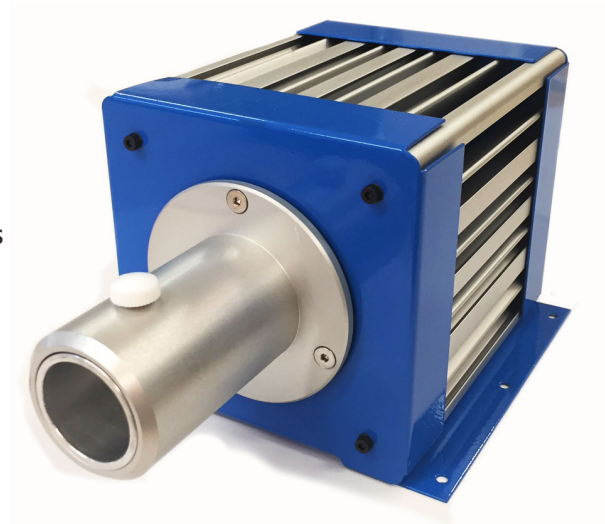

COB LED Fiber Optic Illuminator

Features:

- More powerful than 150W halogen illuminator
- Low energy consumption with 50,000 hours lamp life
- Precise individual dimming with digital display
- Removing IR and UV which damages valuable art related works

Specification:

Model: SGF-FOL73-14D-24

Size: 152mm(W)(5.98") x 123.4mm(H)(4.86")
x 230mm(L)(9.06")

Power Consumption: 73W per fixture

Input Voltage: 24VDC

LED Types: COB LED

CRI: >90

Output Lumen: 7830lm per fixture

Available Color (K): 2700, 3000, 3500, 4000

Acceptable Fiber Bundle: Max Φ 14mm (Φ 0.55")

Dimmable: Yes Internal/ External (Compatible Lutron Diva series)

Cooling: Fan

Suggested Room Temperature: 0°~40°C

Suggested Room Humidity: 20~80%

Application: Interior use only

Option: External dimming controller, Glass fiber optic bundle

Diagram: Available upon request