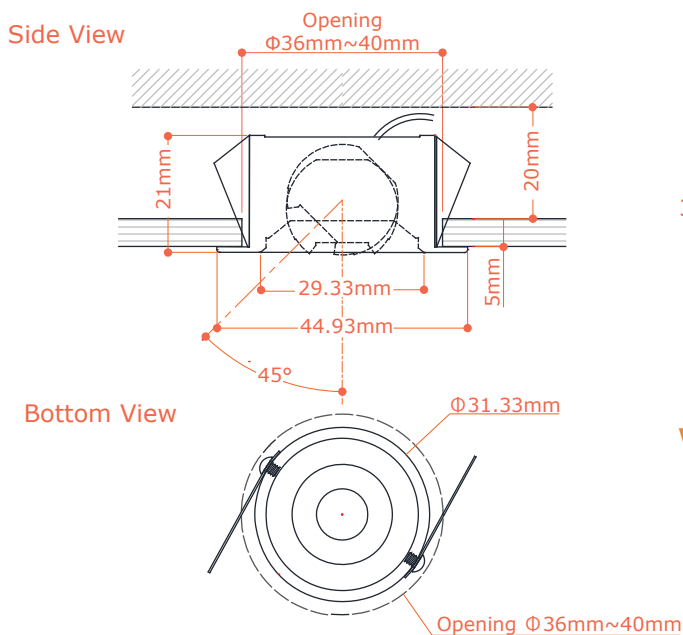

### Features:

- \*Powerful spot with low compact fixture
- \*Easy installation from below (Perfect for shelf lighting)
- \*Angle adjustable (Max tilt angle 45°)

### Specification:

**Model:** Mini-Spot-LP  
**Size:** 31.3mm(Dia.)(1.23") x 21mm(H)(0.83")  
**LED Quantity:** 1 per fixture  
**Power Consumption:** 2W per fixture  
**Output Lumen:** 140lm per fixture  
**Input Voltage:** 12 VDC

### Dimension: