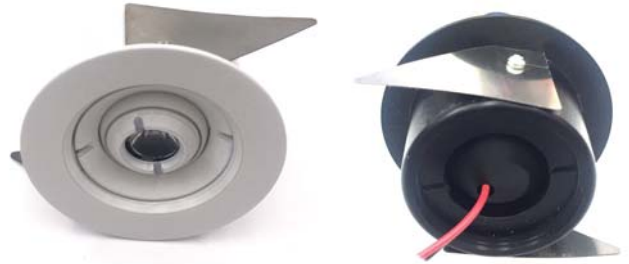

## Mini-Spot-LP

### Features:

- \*Powerful spot with low compact fixture
- \*Easy installation from below (Perfect for shelf lighting)
- \*Angle adjustable (Max tilt angle 45°)

### Specification:

**Model:** Mini-Spot-LP  
**Size:** 31.3mm(Dia.)(1.23") x 21mm(H)(0.83")  
**LED Quantity:** 1 per fixture  
**Power Consumption:** 2W per fixture  
**Output Lumen:** 140lm per fixture  
**Input Voltage:** 12 VDC