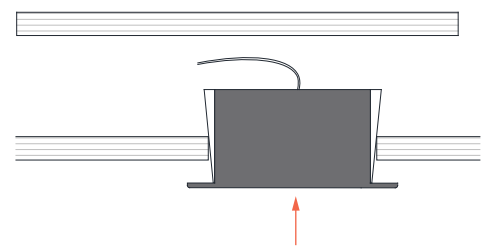

2. Insert to ceiling