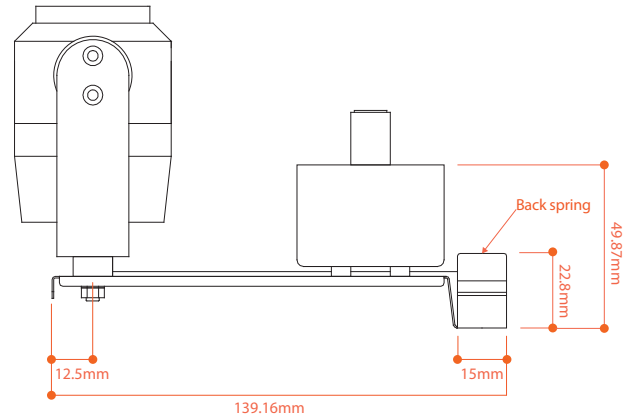

MO track

Features:

- * Supports FVS, MO-34D-SPOT, FOL-MO2, CMS, CFMS
- * Easy installation
- * Several types of mounting methods available

Specification:

Model: MO track

Size: 600mm(23.62") / 900mm(35.43") / 1200mm(47.24")

Dimension:

MO track

CMS & CFMS Mount types

Clip type

Dimmer type

Dimension: