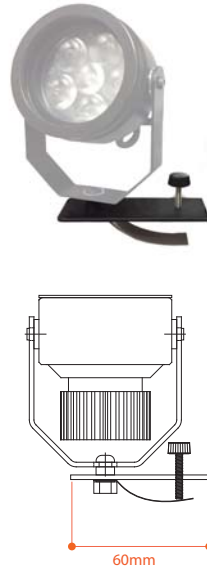

MO track

Features:

- * Supports FVS, MO-34D-SPOT, FOL-MO2, CMS, CFMS
- * Easy installation
- * Several types of mounting methods available

Specification:

Model: MO track

Size: 600mm(23.62") / 900mm(35.43") / 1200mm(47.24")

Finish: Matt Black (standard), White (Custom)

Mount Type: Clip Type, Short type, Long type
CMS & CFMS: Clip type, Dimmer type

Clip type

Slider Base (short type)

Slider Base (long type)

* For slider base long type
switch options available
Dimmer type / Switch type

Dimension:

MO track

CMS & CFMS Mount types

Clip type

Dimmer type

Dimension: