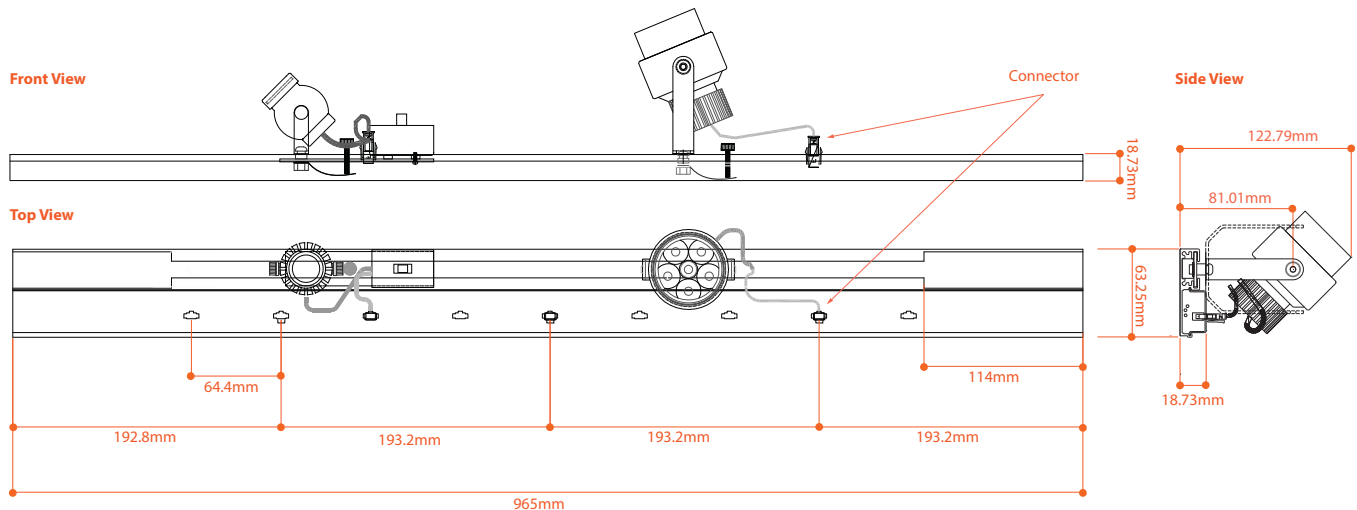

MO track

Features:

- * Supports FVS, MO-34D-SPOT, FOL-MO2, CMS, CFMS
- * Easy installation
- * Several types of mounting methods available

Specification:

Model: MO track

Size: 600mm(23.62") / 900mm(35.43") / 1200mm(47.24")

Dimension:

MO track

CMS & CFMS Mount types

Clip type

Dimmer type

Dimension: