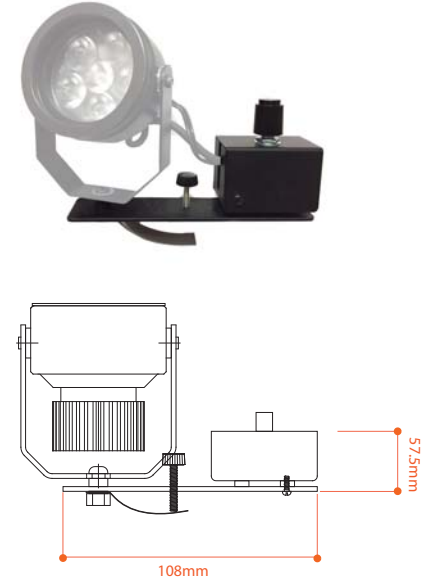

MO track

Features:

- * Supports FVS, MO-34D-SPOT, FOL-MO2, CMS, CFMS
- * Easy installation
- * Several types of mounting methods available

Specification:

Model: MO track

Size: 600mm(23.62") / 900mm(35.43") / 1200mm(47.24")

Finish: Matt Black (standard), White (Custom)

Mount Type: Clip Type, Short type, Long type
CMS & CFMS: Clip type, Dimmer type

Clip type

Slider Base (short type)

Slider Base (long type)

* For slider base long type
switch options available
Dimmer type / Switch type

Dimension:

MO track

CMS & CFMS Mount types

Clip type

Dimmer type

Dimension: