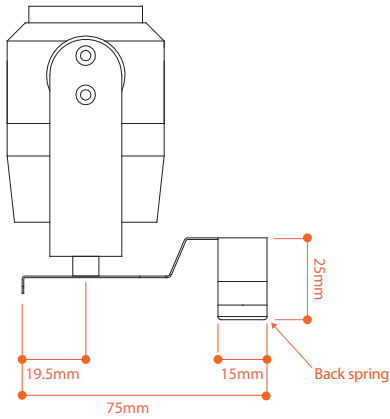

MO track

Features:

- * Supports FVS, MO-34D-SPOT, FOL-MO2, CMS, CFMS
- * Easy installation
- * Several types of mounting methods available

Specification:

Model: MO track

Size: 600mm(23.62") / 900mm(35.43") / 1200mm(47.24")

Dimension:

MO track

CMS & CFMS Mount types

Clip type

Dimmer type

Dimension: