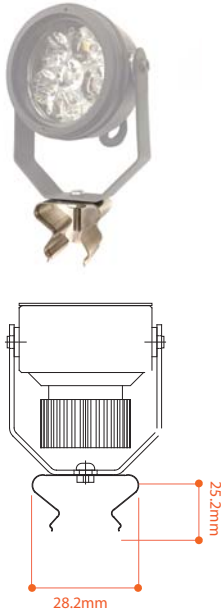

MO track

Features:

- * Supports FVS, MO-34D-SPOT, FOL-MO2, CMS, CFMS
- * Easy installation
- * Several types of mounting methods available

Specification:

Model: MO track

Size: 600mm(23.62") / 900mm(35.43") / 1200mm(47.24")

Finish: Matt Black (standard), White (Custom)

Mount Type: Clip Type, Short type, Long type
CMS & CFMS: Clip type, Dimmer type

Clip type

Slider Base (short type)

Slider Base (long type)

* For slider base long type
switch options available
Dimmer type / Switch type

Dimension:

MO track

CMS & CFMS Mount types

Clip type

Dimmer type

Dimension: