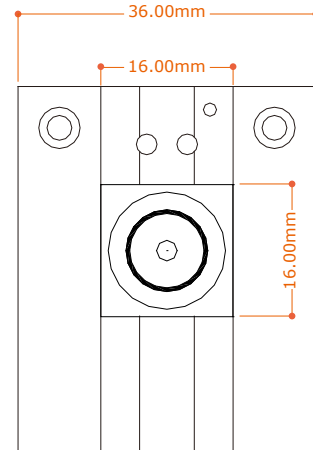

MagSpot System

Features:

- *Compact yet powerful
- *LED spot turned on by magnetic power track
- *Highly adjustable aiming angle

Specification:

Model: MagSpot-12V-2W-swXX
Size: LED spot 16mm(0.63") x 16mm(0.63")
 x 42.00mm(H)(1.65")
 Magnetic track 100mm(3.94")
LED Quantity: 1 per spot
Power Consumption: 2W per spot
Output Lumen: 130lm per fixture
Input Voltage: 12 VDC
LED Types: SMT LED
CRI: >90
Available Color (K): 2700, 3000, 3500, 4000
Lens: 16°, 24°, 42°
Dimmable: Yes
Cooling: Heat sink
Finish: Black, Metal, Chrome
Suggested Room Temperature: 0°~40°C
Suggested Room Humidity: 20~80%
Application: Interior use only
Mounting Method: Magnet (spot) / Screw (Power track)

IES file: Available upon request
Diagram: Available upon request

Dimension:

Side View

Front View

*Two MagSpot per power track