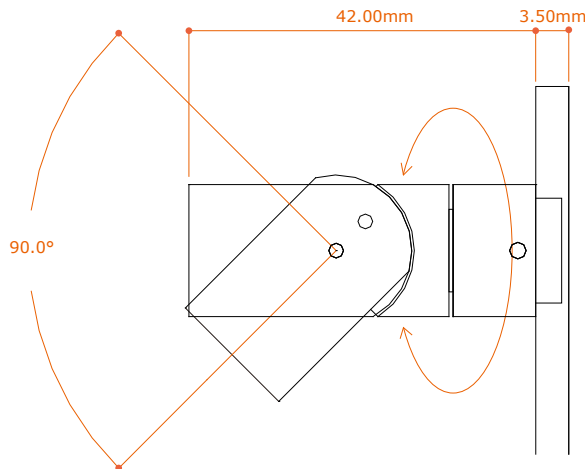

MagSpot System

Features:

- *Compact yet powerful
- *LED spot turned on by magnetic power track
- *Highly adjustable aiming angle

Specification:

Model: MagSpot-12V-2W-swXX
Size: LED spot 16mm(0.63") x 16mm(0.63")
 x 42.00mm(H)(1.65")
 Magnetic track 100mm(3.94")
LED Quantity: 1 per spot
Power Consumption: 2W per spot
Output Lumen: 130lm per fixture
Input Voltage: 12 VDC
LED Types: SMT LED
CRI: >90
Available Color (K): 2700, 3000, 3500, 4000
Lens: 16°, 24°, 42°
Dimmable: Yes
Cooling: Heat sink
Finish: Black, Metal, Chrome
Suggested Room Temperature: 0°~40°C
Suggested Room Humidity: 20~80%
Application: Interior use only
Mounting Method: Magnet (spot) / Screw (Power track)

IES file: Available upon request
Diagram: Available upon request

Dimension:

Side View

Front View

*Two MagSpot per power track