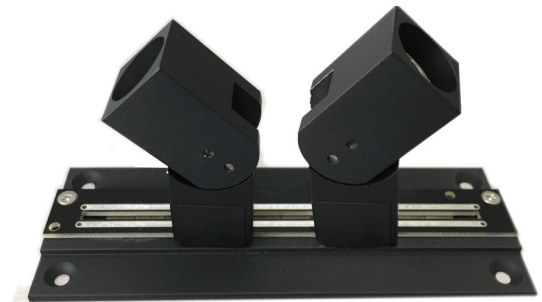

MagSpot System

Features:

- *Compact yet powerful
- *LED spot turned on by magnetic power track
- *Highly adjustable aiming angle

Specification:

Model: MagSpot-12V-2W-swXX
Size: LED spot 16mm(0.63") x 16mm(0.63")
 x 42.00mm(H)(1.65")
 Magnetic track 100mm(3.94")
LED Quantity: 1 per spot
Power Consumption: 2W per spot
Output Lumen: 130lm per fixture
Input Voltage: 12 VDC
LED Types: SMT LED
CRI: >90
Available Color (K): 2700, 3000, 3500, 4000
Lens: 16°, 24°, 42°
Dimmable: Yes
Cooling: Heat sink
Finish: Black, Metal, Chrome
Suggested Room Temperature: 0°~40°C
Suggested Room Humidity: 20~80%
Application: Interior use only
Mounting Method: Magnet (spot) / Screw (Power track)

IES file: Available upon request
Diagram: Available upon request

Dimension:

Side View

Front View

*Two MagSpot per power track