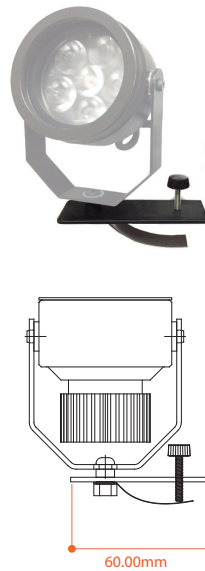

MO track

Features:

- *Supports FVS, MO-34D-SPOT, FOL-MO2
- *Easy installation
- *Three types of mounting methods available

Specification:

Model: MO track
Size: 600mm(23.62") / 900mm(35.43") / 1200mm(47.24")
Finish: Matt Black (standard), White (Custom)
Mount Type: Clip Type, Short type, Long Type

Clip type

Slider Base (short type)

Slider Base (long type)

*For slider base long type switch options available
Dimmer type / Switch type

Dimension: