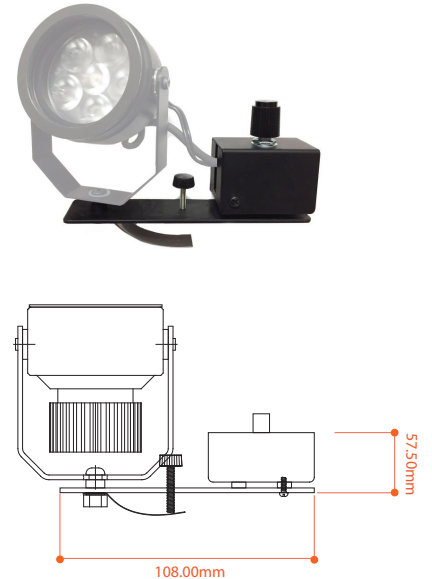

MO track

Features:

- *Supports FVS, MO-34D-SPOT, FOL-MO2
- *Easy installation
- *Three types of mounting methods available

Specification:

Model: MO track
Size: 600mm(23.62") / 900mm(35.43") / 1200mm(47.24")
Finish: Matt Black (standard), White (Custom)
Mount Type: Clip Type, Short type, Long Type

Clip type

Slider Base (short type)

Slider Base (long type)

*For slider base long type switch options available
Dimmer type / Switch type

Dimension: