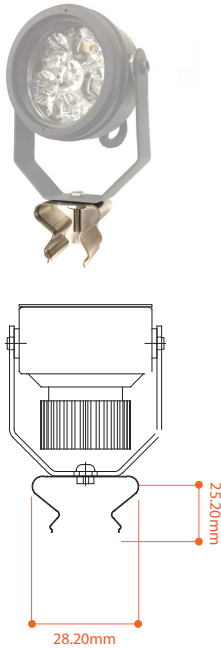

MO track

Features:

- *Supports FVS, MO-34D-SPOT, FOL-MO2
- *Easy installation
- *Three types of mounting methods available

Specification:

Model: MO track
Size: 600mm(23.62") / 900mm(35.43") / 1200mm(47.24")
Finish: Matt Black (standard), White (Custom)
Mount Type: Clip Type, Short type, Long Type

Clip type

Slider Base (short type)

Slider Base (long type)

*For slider base long type switch options available
Dimmer type / Switch type

Dimension: