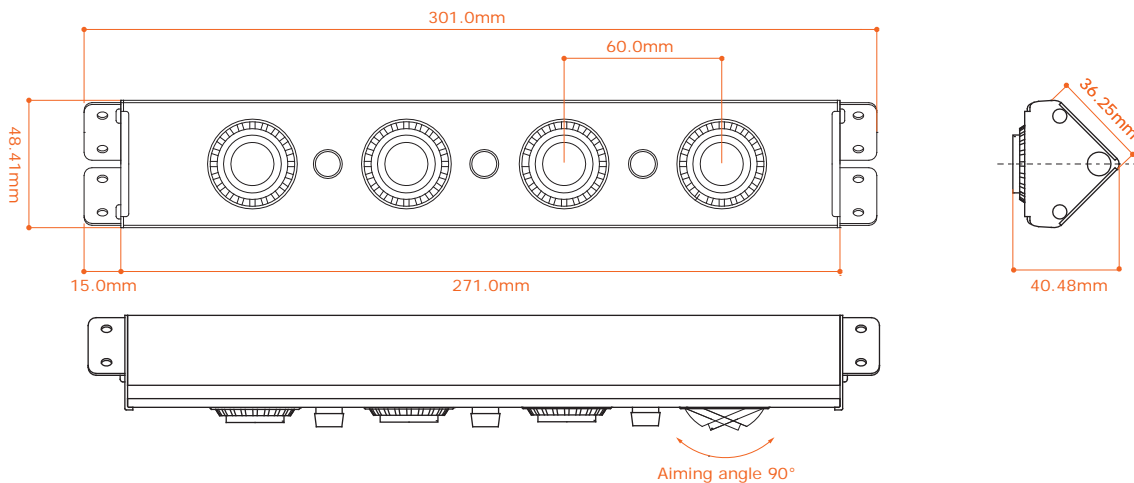

**Specification:**

**Model:** LFS-3636N-x(# of spot)R-xx(Spacing)S

**Size:** 39mm(W)(1.54") x 39mm(H)(1.54")  
x Max length 1200mm(L)(47.24")

**Power Consumption:** 2.0W per Eyeball

**Output Lumen:** 130lm per Eyeball

\*Snoot is available for glare control

**Dimension:**

Reference drawing of 4 LED spot  
(LFS-3636N-4R-60S)