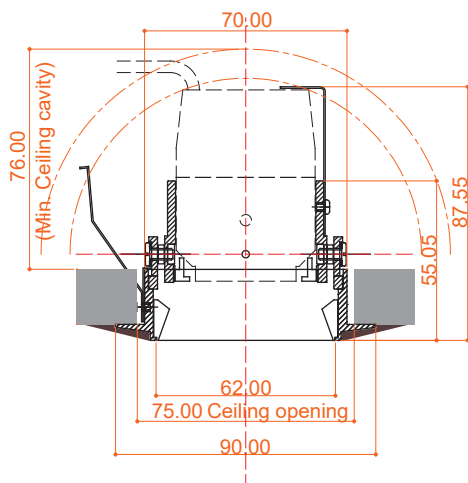

Trim or Trimless

Trim could be filled with putty for trimless installation.