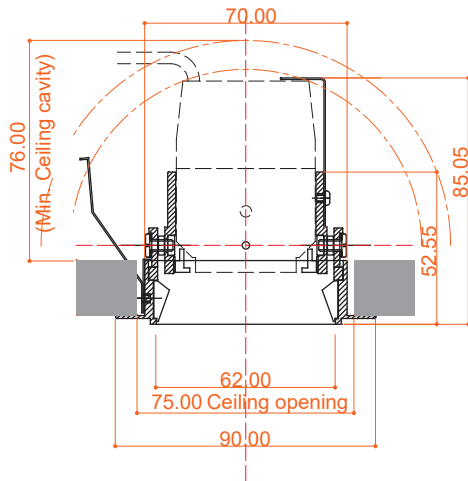

Trim or Trimless

Trim could be filled with putty for trimless installation.