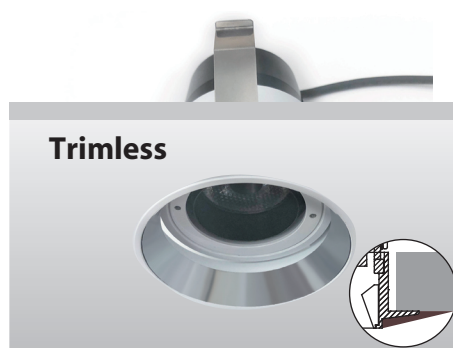

### Features:

- \* Compact with an aperture of 2 3/8" (62mm) but powerful (1270 lumen at 10W)
- \* Thin trims (trimless version is also available) and a 1 1/2"(38mm) recessed light source
- \* Combined with a built-in reflector with minimal glare
- \* Tilt 45-degree with 360° rotation and adjust angle from the bottom
- \* Springs are attached to allow easy mount to ceiling.
- \* Fan cooling (Very quiet)

### Trim or Trimless

Trim could be filled with putty for trimless installation.

### Tilt and Pan / Cooling fan

The light can be tilted to a stunning 45-degree and has a 360° rotation, making it easy to direct the light as you please. The spotlights have a very quiet, built-in fan that provides excellent cooling system. It's possible to focus the lights and change lenses even while the lights are on.