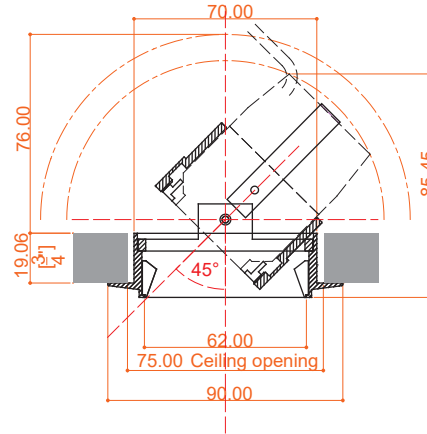

Tilt and Pan / Cooling fan

The light can be tilted to a stunning 45-degree and has a 360° rotation, making it easy to direct the light as you please. The spotlights have a very quiet, built-in fan that provides excellent cooling system. It's possible to focus the lights and change lenses even while the lights are on.