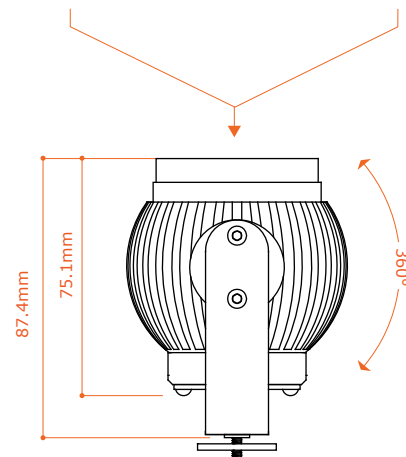

Rolling Spot 20W Version

Features:

- * Single, Powerful COB (chip on board) LED design package
- * Rolling aiming method
- * Easy to switch reflectors
- * Mo track compatible

Specifications:

Model: 70CES-20W-xx (xx= Lens)

Size: Eyeball-70.0mm(Dia)(2.76") x 75.1mm(H)(2.96")
Yoke set- 81mm(L)(3.19") x 87.4(H)mm(3.44")

LED Quantity: 1 per Eyeball

Power Consumption: 20.2W per Eyeball

Output Lumen: 2400lm per Eyeball

Input Voltage: 24VDC

Dimension:

Top View

Front View

Lens

Side View

(PAT. Pending)

70CES-20W with MO track

70CES-20W with Recess Ceiling Enclosure