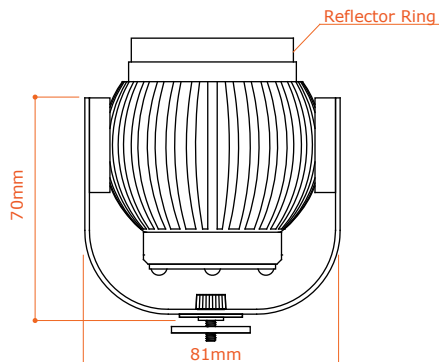

Size: Eyeball-70.0mm(Dia)(2.76") x 75.1mm(H)(2.96")
Yoke set- 81mm(L)(3.19") x 87.4(H)mm(3.44")

LED Quantity: 1 per Eyeball

Power Consumption: 20.2W per Eyeball

Output Lumen: 2400lm per Eyeball

Input Voltage: 24VDC

Suggested Room Temperature: 0°~40°C

Suggested Room Humidity: 20~80%

Application: Interior use only

Mounting Method: Magnet, Mo Track

Accessories: Snoot, Diffuser(253/132), Honeycomb Louver are available

Listed:

Dimension:

Top View

Front View

Lens

Side View

(PAT. Pending)

70CES-20W with MO track

70CES-20W with Recess Ceiling Enclosure