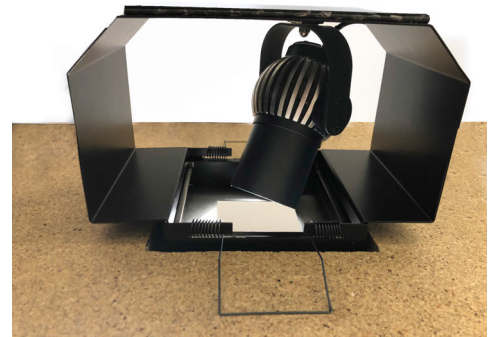

Rolling Spot 20W Version

Features:

- * Single, Powerful COB (chip on board) LED design package
- * Rolling aiming method
- * Easy to switch reflectors
- * Mo track compatible

Specifications:

Model: 70CES-20W-xx (xx= Lens)

Size: Eyeball-70.0mm(Dia)(2.76") x 75.1mm(H)(2.96")
Yoke set- 81mm(L)(3.19") x 87.4(H)mm(3.44")

LED Quantity: 1 per Eyeball

Power Consumption: 20.2W per Eyeball

Output Lumen: 2400lm per Eyeball

Input Voltage: 24VDC

Dimension:

Top View

Front View

Lens

Side View

(PAT. Pending)

70CES-20W with MO track

70CES-20W with Recess Ceiling Enclosure