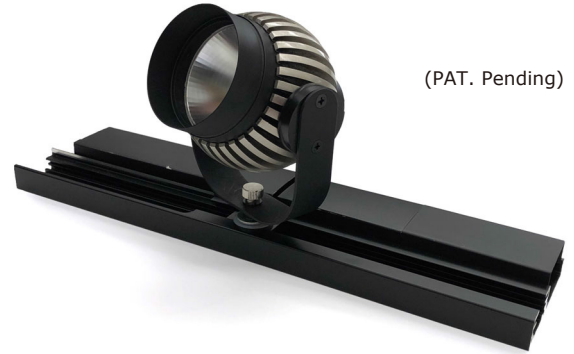

Rolling Spot 20W Version

Features:

- * Single, Powerful COB (chip on board) LED design package
- * Rolling aiming method
- * Easy to switch reflectors
- * Mo track compatible

Specifications:

Model: 70CES-20W-xx (xx= Lens)

Size: Eyeball-70.0mm(Dia)(2.76") x 75.1mm(H)(2.96")
Yoke set- 81mm(L)(3.19") x 87.4(H)mm(3.44")

LED Quantity: 1 per Eyeball

Power Consumption: 20.2W per Eyeball

Output Lumen: 2400lm per Eyeball

Input Voltage: 24VDC

Dimension:

Top View

Front View

Lens

Side View

(PAT. Pending)

70CES-20W with MO track

70CES-20W with Recess Ceiling Enclosure