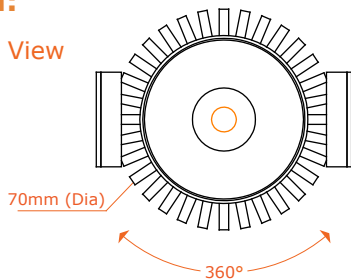

Size: Eyeball-70.0mm(Dia)(2.76") x 75.1mm(H)(2.96")
Yoke set- 81mm(L)(3.19") x 87.4(H)mm(3.44")

LED Quantity: 1 per Eyeball

Power Consumption: 20.2W per Eyeball

Output Lumen: 2400lm per Eyeball

Input Voltage: 24VDC

Suggested Room Temperature: 0°~40°C

Suggested Room Humidity: 20~80%

Application: Interior use only

Mounting Method: Magnet, Mo Track

Accessories: Snoot, Diffuser(253/132), Honeycomb Louver are available

Listed:

Dimension:

Top View

Front View

Lens

Side View

(PAT. Pending)

70CES-20W with MO track

70CES-20W with Recess Ceiling Enclosure