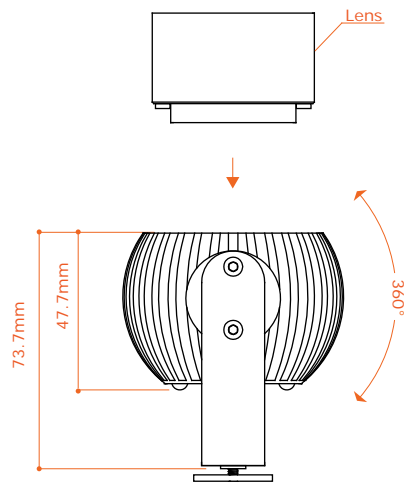

### Specifications:

**Model:** 70CES-10W-xx (xx= Lens)

**Size:** Eyeball-70.0mm(Dia)(2.76") x 61.6mm(H)(2.43")

Yoke set- 81mm(L)(3.19") x 82.3(H)mm(3.24")

**LED Quantity:** 1 per Eyeball

**Power Consumption:** 10.6W per Eyeball

### Dimension:

Top View

Front View

Side View

(PAT. Pending)

70CES-10W-RF13°  
with MO track and local dimmer

70CES-10W-RF13° lighting