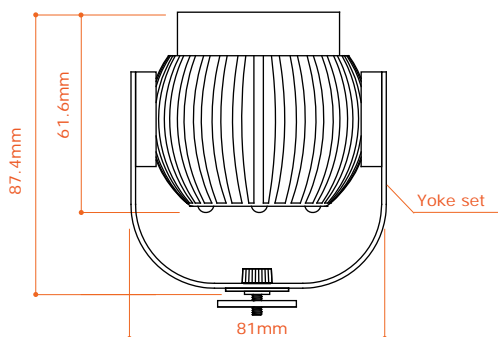

### Specifications:

**Model:** 70CES-10W-xx (xx= Lens)

**Size:** Eyeball-70.0mm(Dia)(2.76") x 61.6mm(H)(2.43")

Yoke set- 81mm(L)(3.19") x 82.3(H)mm(3.24")

**LED Quantity:** 1 per Eyeball

**Power Consumption:** 10.6W per Eyeball

### Dimension:

Top View

Front View

Side View

(PAT. Pending)

70CES-10W-RF13°  
with MO track and local dimmer

70CES-10W-RF13° lighting