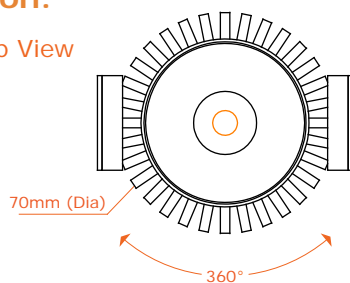

### Specifications:

**Model:** 70CES-10W-xx (xx= Lens)

**Size:** Eyeball-70.0mm(Dia)(2.76") x 61.6mm(H)(2.43")

Yoke set- 81mm(L)(3.19") x 82.3(H)mm(3.24")

**LED Quantity:** 1 per Eyeball

**Power Consumption:** 10.6W per Eyeball

**Lens:** Cone Lens (CL): 12°, 14°, 25°, 35°

Reflectors (RF): 13°

Flat Lens (FL): 44°, 60°, 71°, 81°

**Dimmable:** Yes

**Cooling:** Heat sink

**Suggested Room Temperature:** 0°~40°C

**Suggested Room Humidity:** 20~80%

**Application:** Interior use only

**Mounting Method:** Magnet, Mo Track

**Accessories:** Snoot, Diffuser(253/132) are available

**Listed:**

### Dimension:

Top View

Front View

Side View

(PAT. Pending)

70CES-10W-RF13°  
with MO track and local dimmer

70CES-10W-RF13° lighting