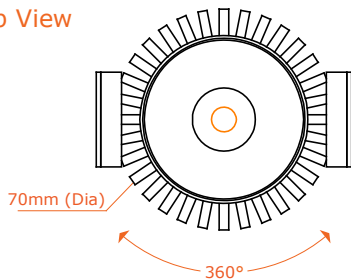

### Specifications:

**Model:** 70CES-20W-xx (xx= Lens)

**Size:** Eyeball-70.0mm(Dia)(2.76") x 75.1mm(H)(2.96")  
Yoke set- 81mm(L)(3.19") x 87.4(H)mm(3.44")

**LED Quantity:** 1 per Eyeball

**Power Consumption:** 20.2W per Eyeball

### Dimension:

Top View

Lens

Front View

Side View