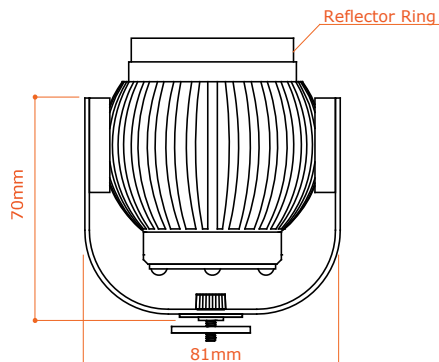

### Specifications:

**Model:** 70CES-20W-xx (xx= Lens)

**Size:** Eyeball-70.0mm(Dia)(2.76") x 75.1mm(H)(2.96")  
Yoke set- 81mm(L)(3.19") x 87.4(H)mm(3.44")

**LED Quantity:** 1 per Eyeball

**Power Consumption:** 20.2W per Eyeball

### Dimension:

Top View

Lens

Front View

Side View